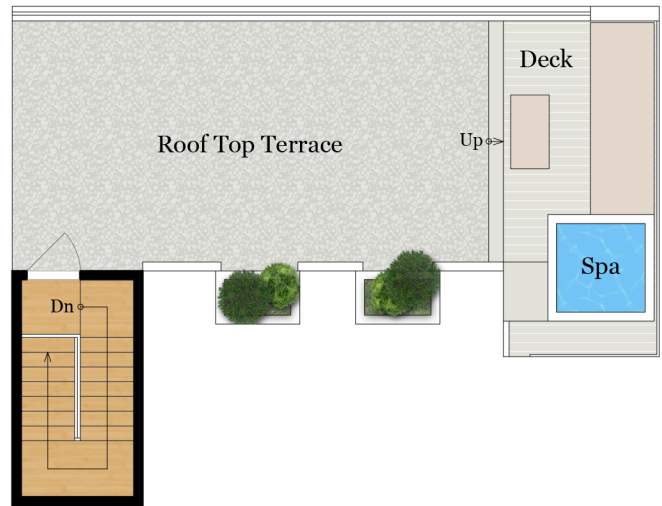

3439 SACRAMENTO STREET | UNIT 403

SAN FRANCISCO, CA 94118

MAIN LEVEL
1,680 SQ FT

LOWER LEVEL
865 SQ FT

ROOF LEVEL
95 SQ FT

Total Estimated Interior Square Footage: 2,545 SQ FT

*Calculated from outside face of exterior walls and center line of demising walls.
Excludes roof terrace.*