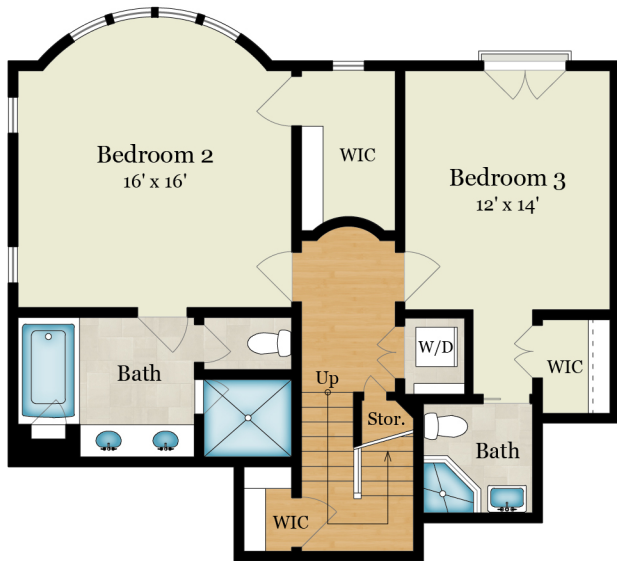

3439 SACRAMENTO STREET | UNIT 403

SAN FRANCISCO, CA 94118

MAIN LEVEL
1,680 SQ FT

LOWER LEVEL
865 SQ FT

ROOF LEVEL
95 SQ FT

Total Estimated Interior Square Footage: 2,545 SQ FT

*Calculated from outside face of exterior walls and center line of demising walls.
Excludes roof terrace.*