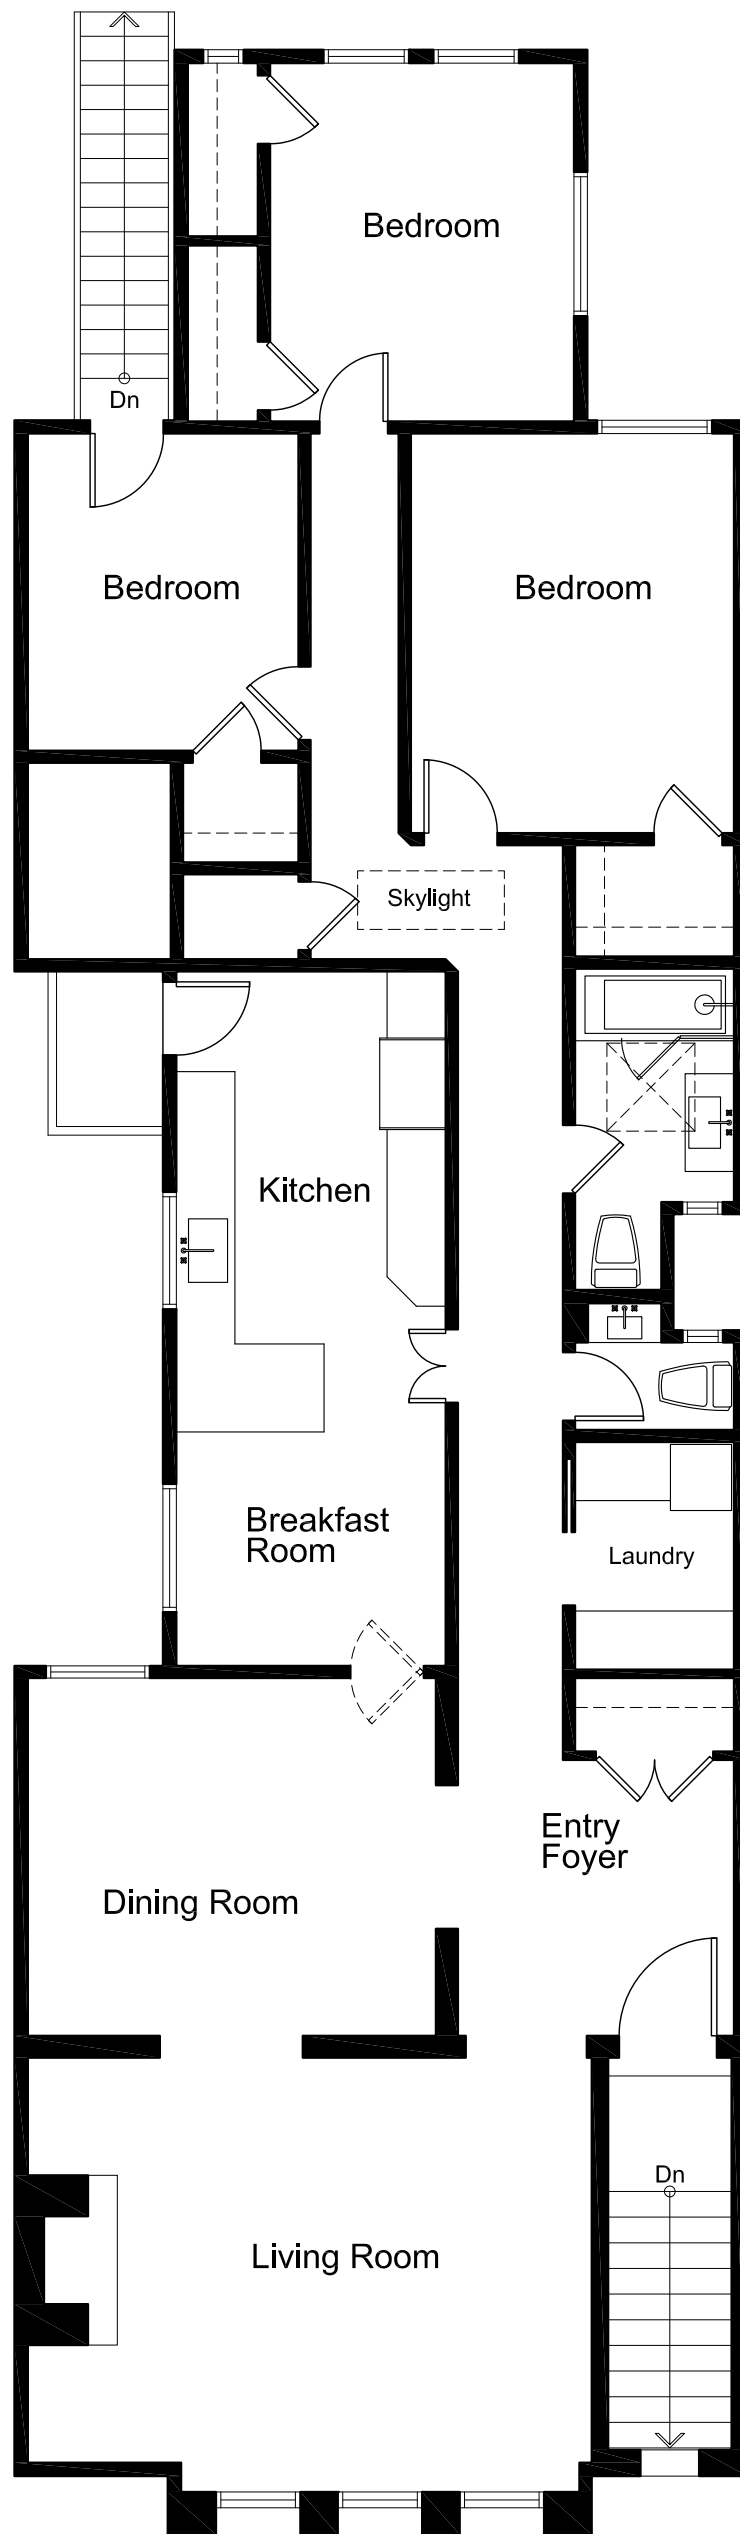

Lower Level Unit
938 Square Feet

3434-3436 Broderick Street

Upper Level Unit
1762 Square Feet

3434-3436 Broderick Street